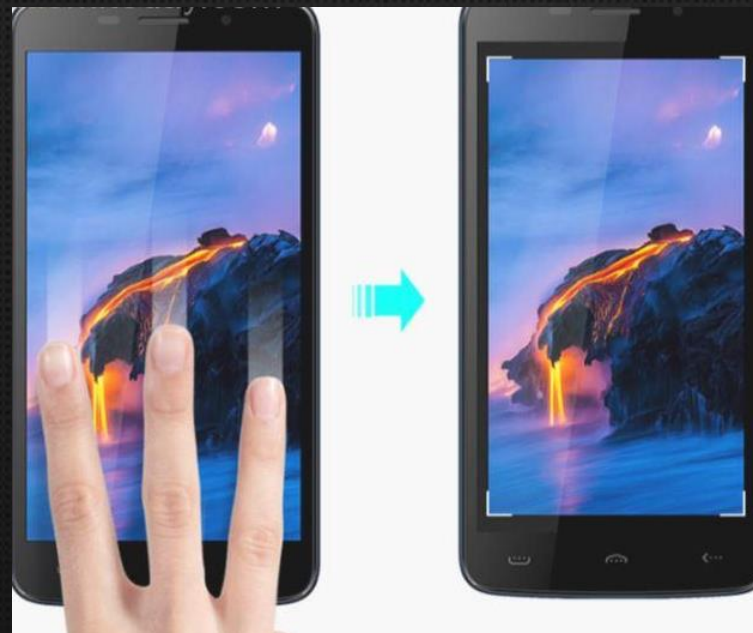

## 1. Wake Up

- Double click to wake up your phone

## 2. Smart Draw

- Draw a character to open a certain APP
- Up to 8 characters can be defined
- Easy draw when the display is sleeping

## 3. Gesture Screenshot

- Use three finger touch on the display and slide up or down to take the screenshot