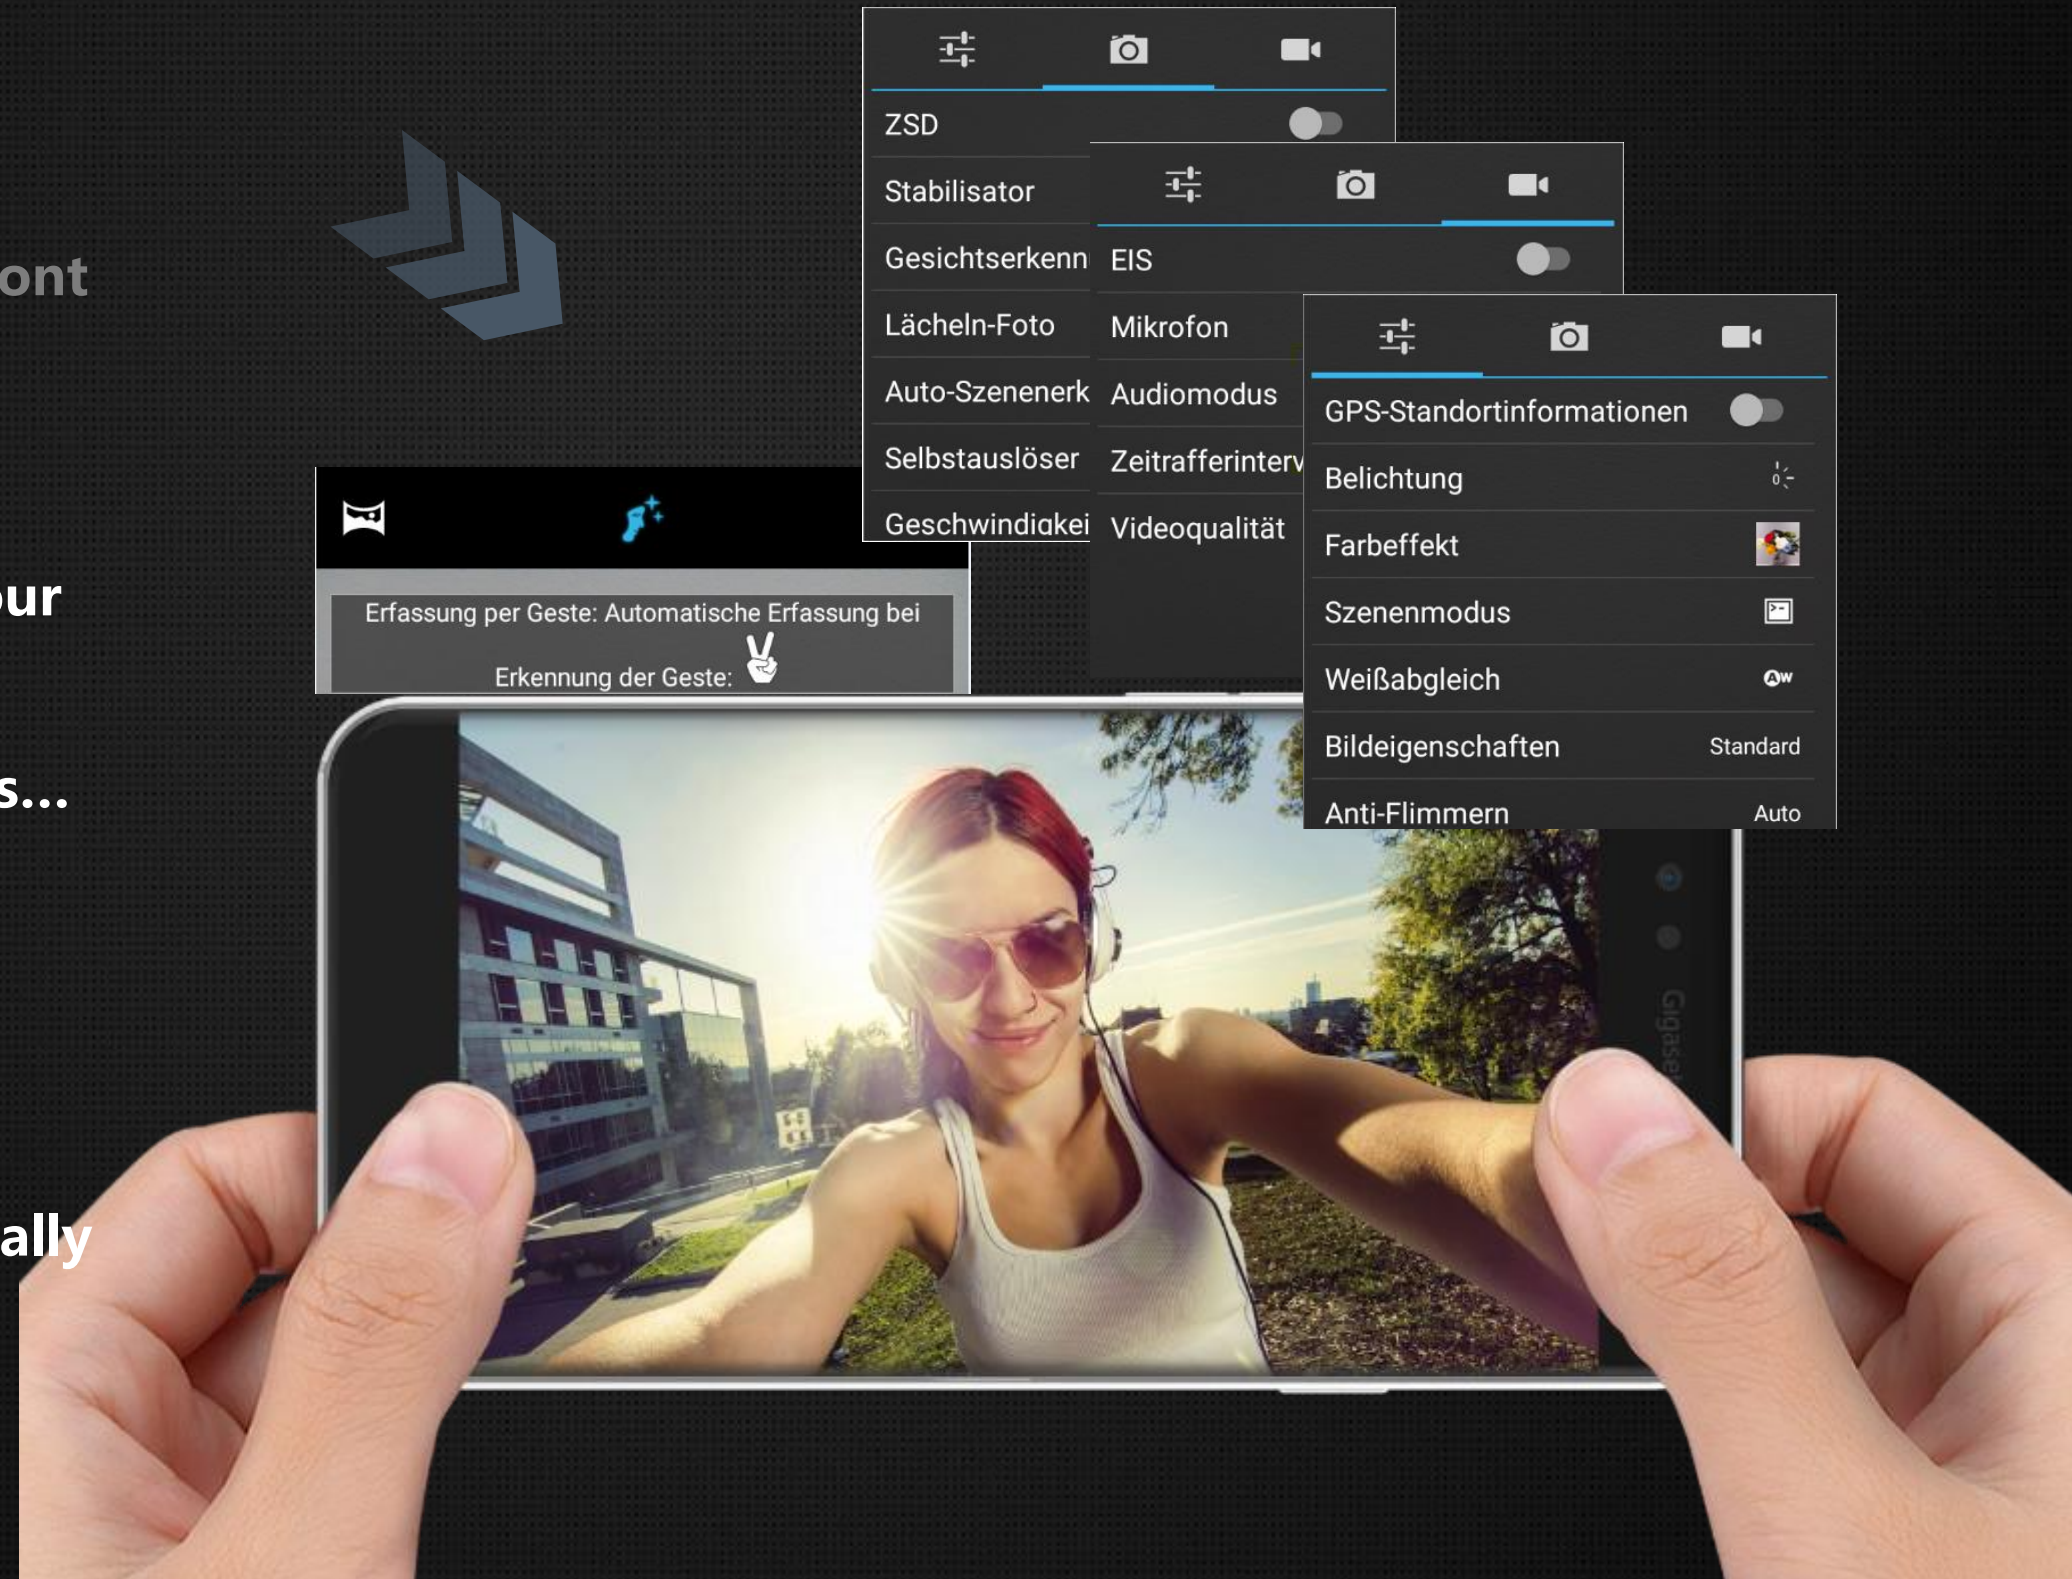

Camera

13 MP Auto Focus Main +5 MP Front

- **F/2.2 with 5 layer lens**
- **With multiple settings make your photo perfect**
- **Paranamamodus, beautymodus... give you more possibilities to catch the moment.**
- **Remote control**
  If you show the gesture or just smile, GS160 understands you and take the picture automatically