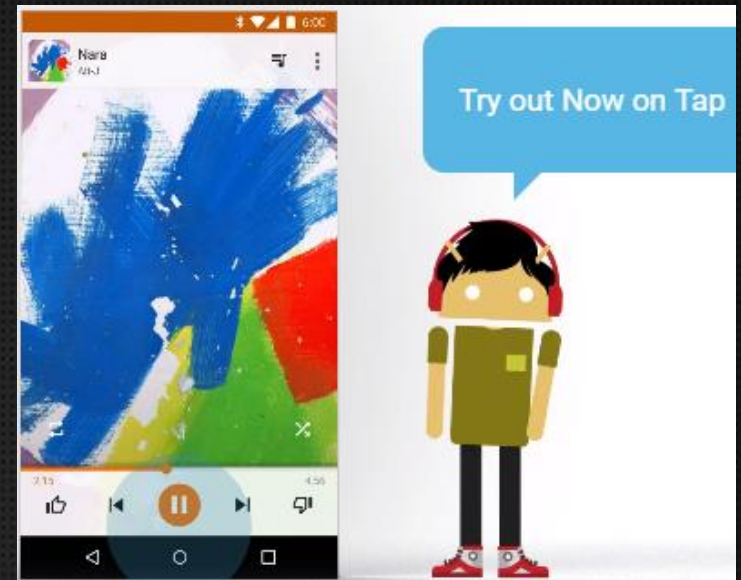

## 5. Smart Features

- Wake up, Gesture screenshot
- Smart Draw

# Android Marshmallow

- Latest Android 6.0
- Stable System, plentiful functions
- Frequent OTA upgrade

- The smartest shortcut from here to there

- Android Marshmallow saves your juice for what matters most