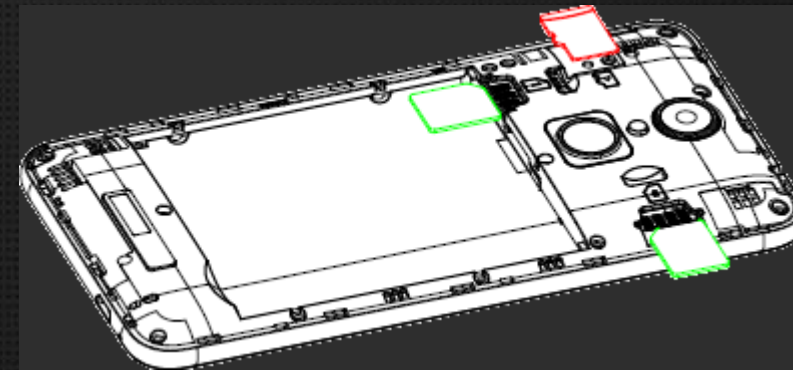

## 5. Smart Features

- Wake up, Gesture screenshot
- Smart Draw

# Performance

- Quad-Core 1,3 GHz
- 4G LTE Data Connection

- Dual-Sim Dual Stand-by
- 16 GB ROM & 1 GB RAM+ up to 32 GB Micro-SD Card
- 3 slots provide you 2 Sim card + Micro SDcard,  
**NOT** „either ... or “